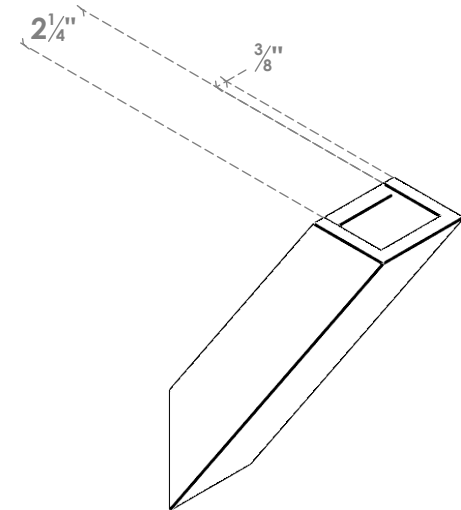

ITEM NUMBER: BRCPC030X08000X1200TRA

3"W X 8"D X 12"H TRADITIONAL ARCHITECTURAL GRADE PVC CLOSED BRACE

SIDE PROFILE

FRONT PROFILE

ISOMETRIC

EKENA MILLWORK
2300 WEST MAIN ST.
CLARKSVILLE, TX 75426
TOLL FREE: 866-607-0453
WWW.EKENAMILLWORK.COM