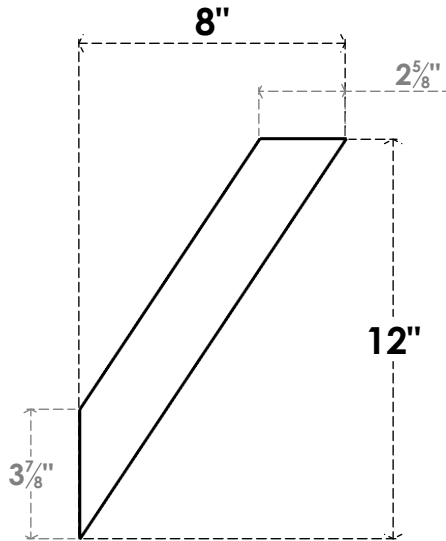

ITEM NUMBER: BRCPC030X08000X1200TRA

3"W X 8"D X 12"H TRADITIONAL ARCHITECTURAL GRADE PVC CLOSED BRACE

SIDE PROFILE

FRONT PROFILE

ISOMETRIC

EKENA MILLWORK
2300 WEST MAIN ST.
CLARKSVILLE, TX 75426
TOLL FREE: 866-607-0453
WWW.EKENAMILLWORK.COM