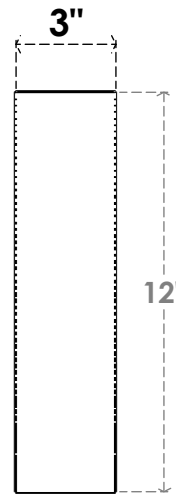

ITEM NUMBER: BRCPC030X08000X1200TRA

3"W X 8"D X 12"H TRADITIONAL ARCHITECTURAL GRADE PVC CLOSED BRACE

SIDE PROFILE

FRONT PROFILE

ISOMETRIC

EKENA MILLWORK
2300 WEST MAIN ST.
CLARKSVILLE, TX 75426
TOLL FREE: 866-607-0453
WWW.EKENAMILLWORK.COM

NOTES

1. INSTALLATION TO BE COMPLETED IN ACCORDANCE WITH MANUFACTURER'S SPECIFICATIONS.
2. DRAWING MAY NOT BE TO SCALE
3. THIS DRAWING IS INTENDED FOR DESIGN AND PLANNING PURPOSES ONLY.
4. ALL INFORMATION CONTAINED HEREIN WAS CURRENT AT THE TIME OF DEVELOPMENT BUT MUST BE REVIEWED AND APPROVED BY THE PRODUCT MANUFACTURER TO BE CONSIDERED ACCURATE.
5. ARCHITECTURAL GRADE PVC PRODUCTS ARE MADE FROM EXPANDED CELLULAR PVC AND COME NATURALLY WHITE BUT MAY BE PAINTED